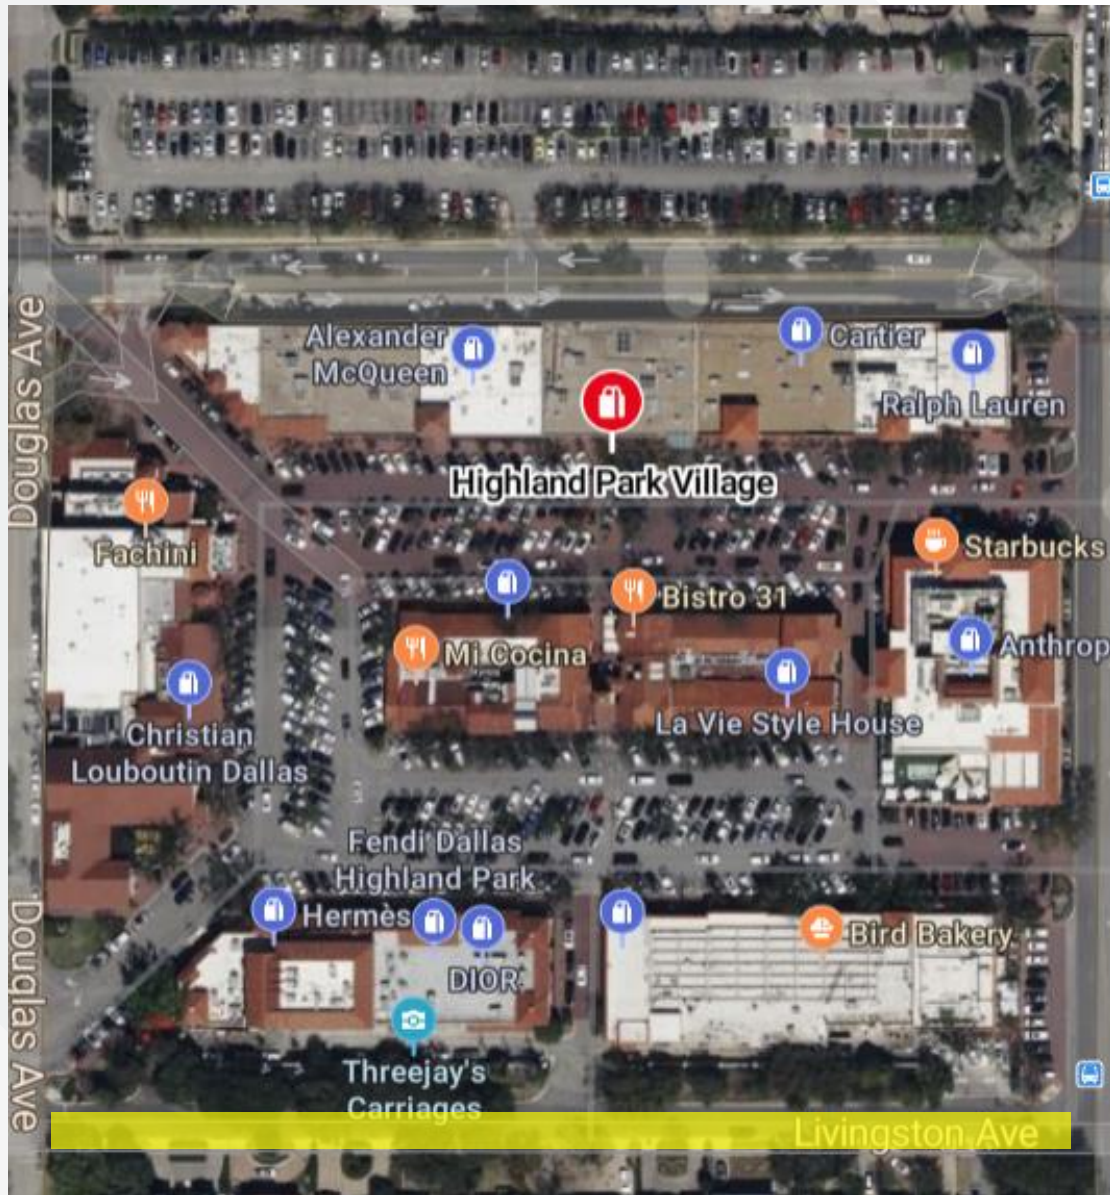

HIGHLAND PARK VILLAGE

EST. 1931 | DALLAS, TX

First Name in Fashion

January 30th, 2024

Nobody goes there anymore. It's too crowded.

— *Yogi Berra* —

AZ QUOTES

Neighbor Feedback

Less restaurants. More parking.

Highland Park Village Parking Capacity

	<i>Striped</i>	<i>Valet Used</i>	<i>Total Capacity</i>
<i>Current Town Parking: 987</i>			
<i>Main Lot</i>	495	33	528
<i>North Lot</i>	320	20	340
<i>Underground (Valet Only)</i>	176	46	222
<i>Off Site (Church)</i>	50	0	50
Total Used Spaces	1041	99	1140

Citation Comparison 2022 vs 2023

	Q1	Q2	Q3	Q4	TOTAL
2022	24	49	18	31	122
2023	69	61	372	157	659
					440% Increase.

Highland Park Village monitors with a permanent security camera.

Added striping for no loading or parking on Livingston Ave.

Starbucks vs. Dior Cafe

	<i>Starbucks</i>	<i>Dior Cafe</i>
<i>Floor Area</i>	2,607 sf	1,497 sf total 950 sf of seating
<i>Hours</i>	Total: 99 M-F 5 am – 8 pm Sat 6 am – 8 pm Sun 6 am – 8 pm	Total: 53 M-F 10 am – 6 pm Sat 10 am -6 pm Sun 12 pm – 5 pm
<i>Seats</i>	71	41
<i>Outdoor, Covered Seating SF</i>	330	0
<i>Outdoor Seats</i>	16	0